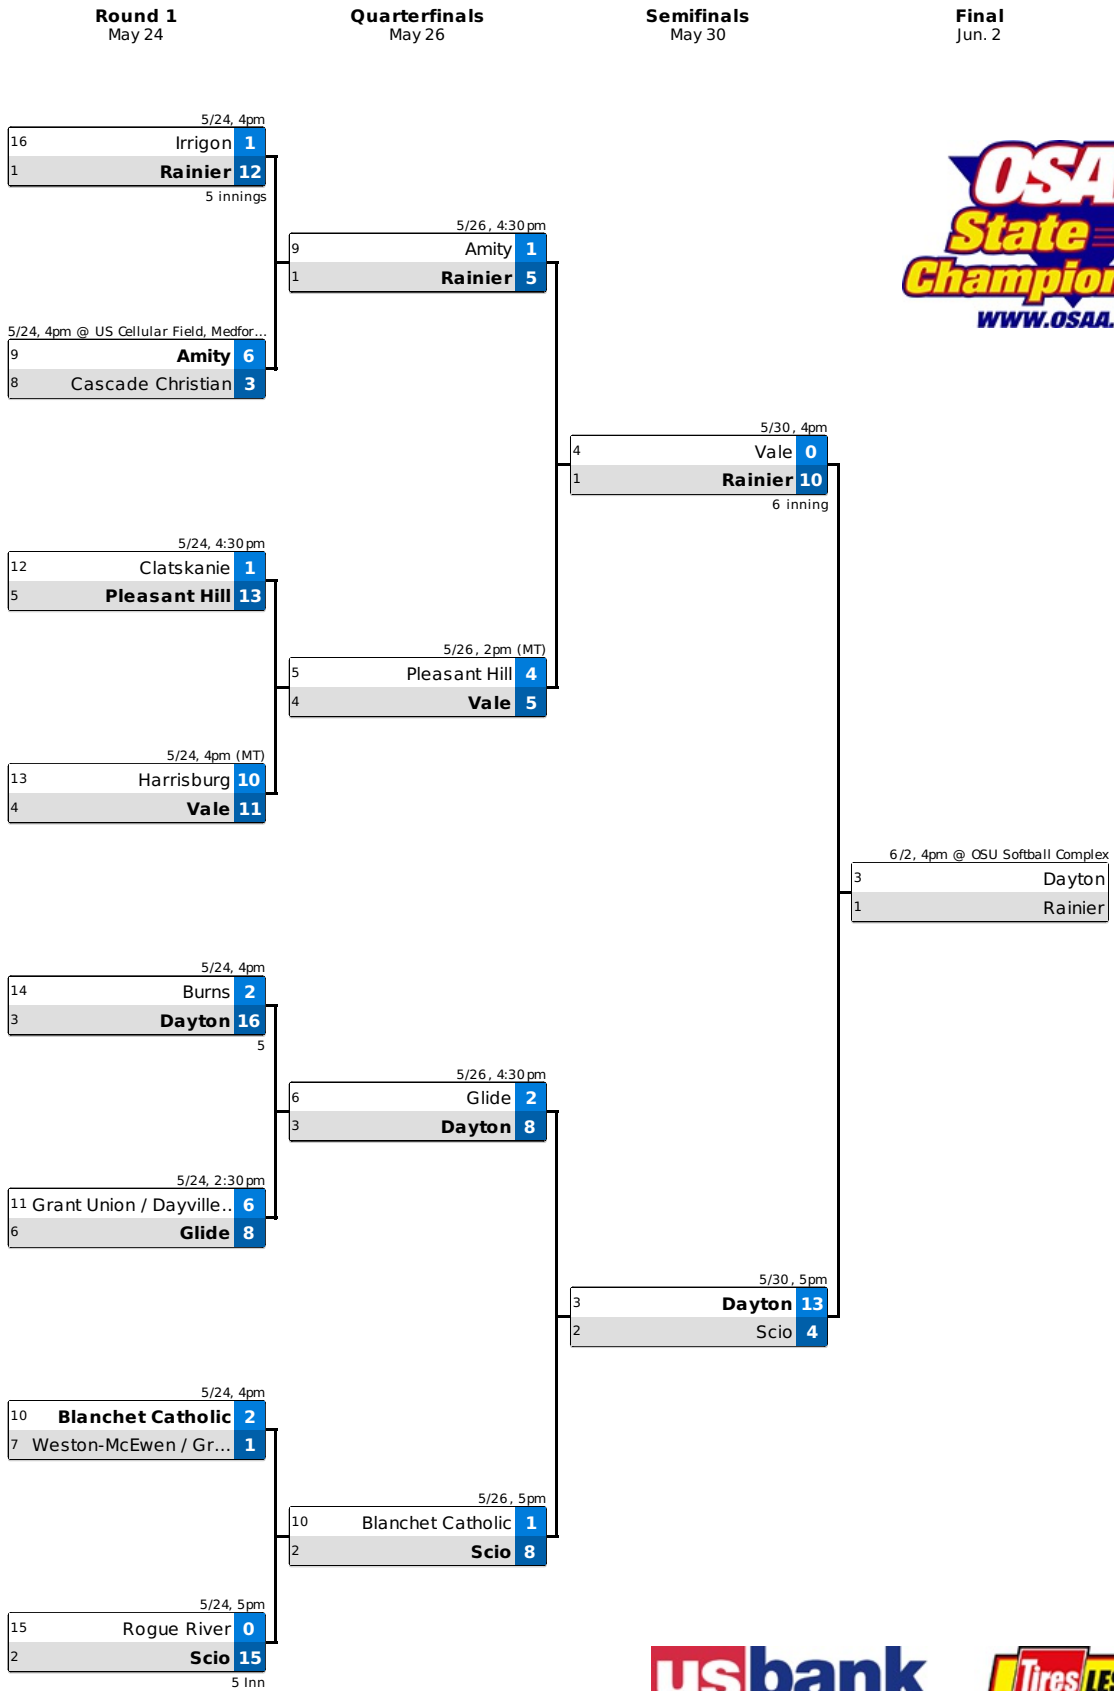

2017 OSAA / U.S. Bank / Les Schwab Tires 3A Softball State Championship

The better ranked team shall be the designated home team (bottom team in the matchup).