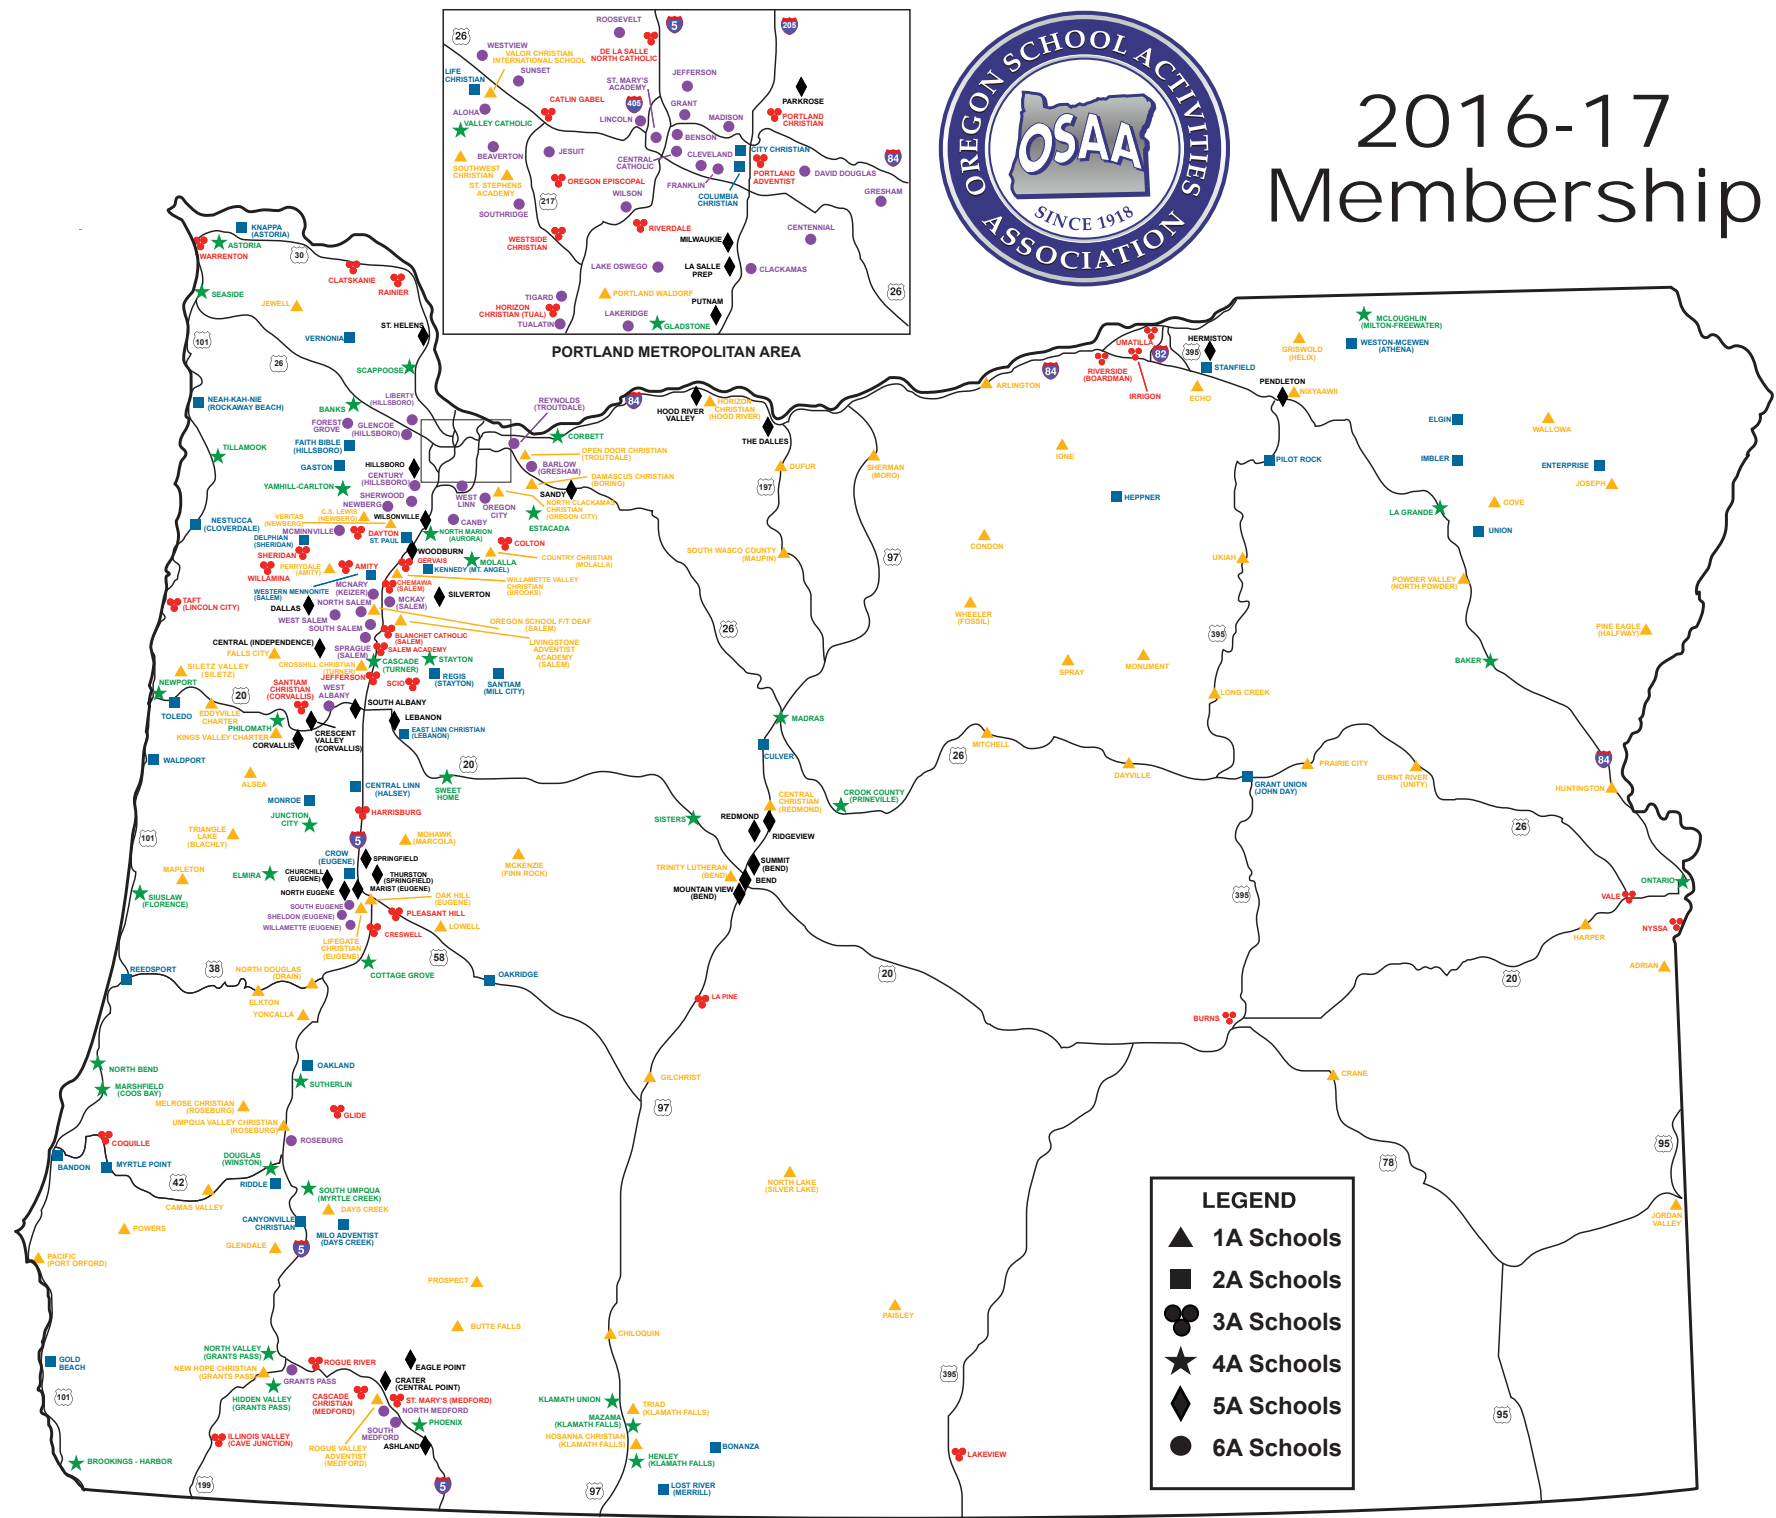

2016-17 Membership