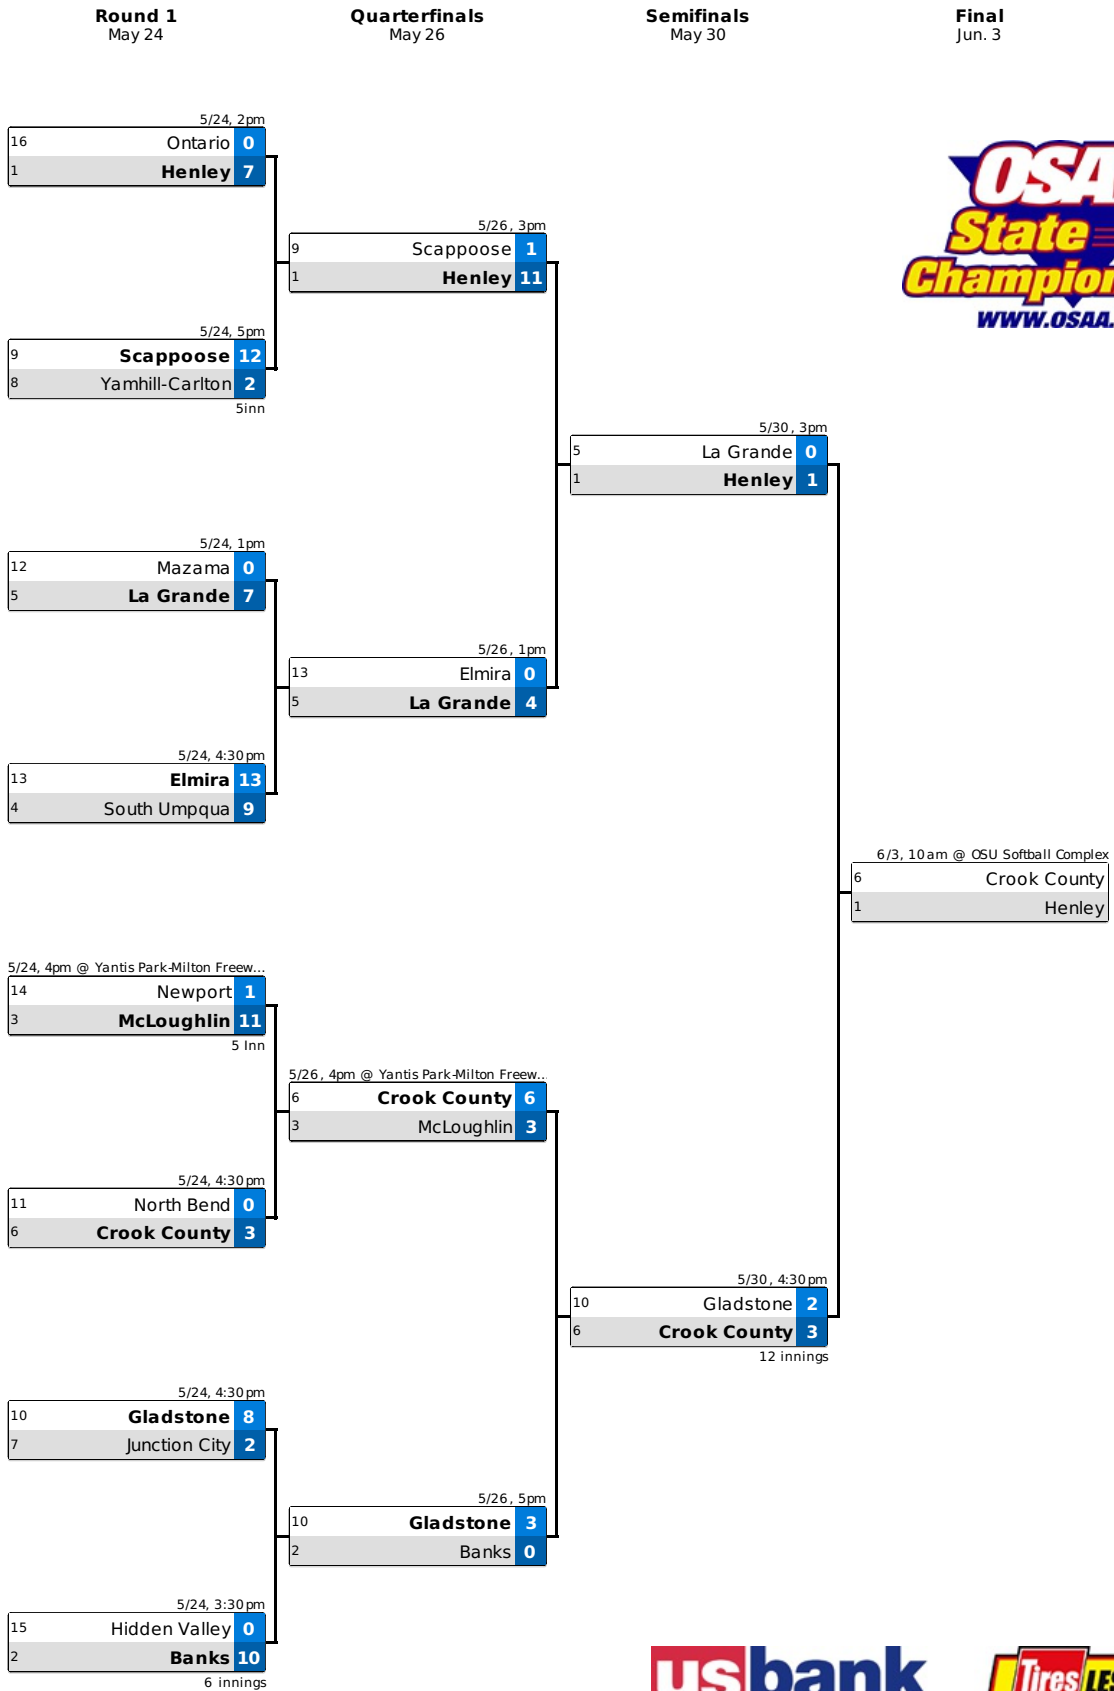

2017 OSAA / U.S. Bank / Les Schwab Tires 4A Softball State Championship

The better ranked team shall be the designated home team (bottom team in the matchup).