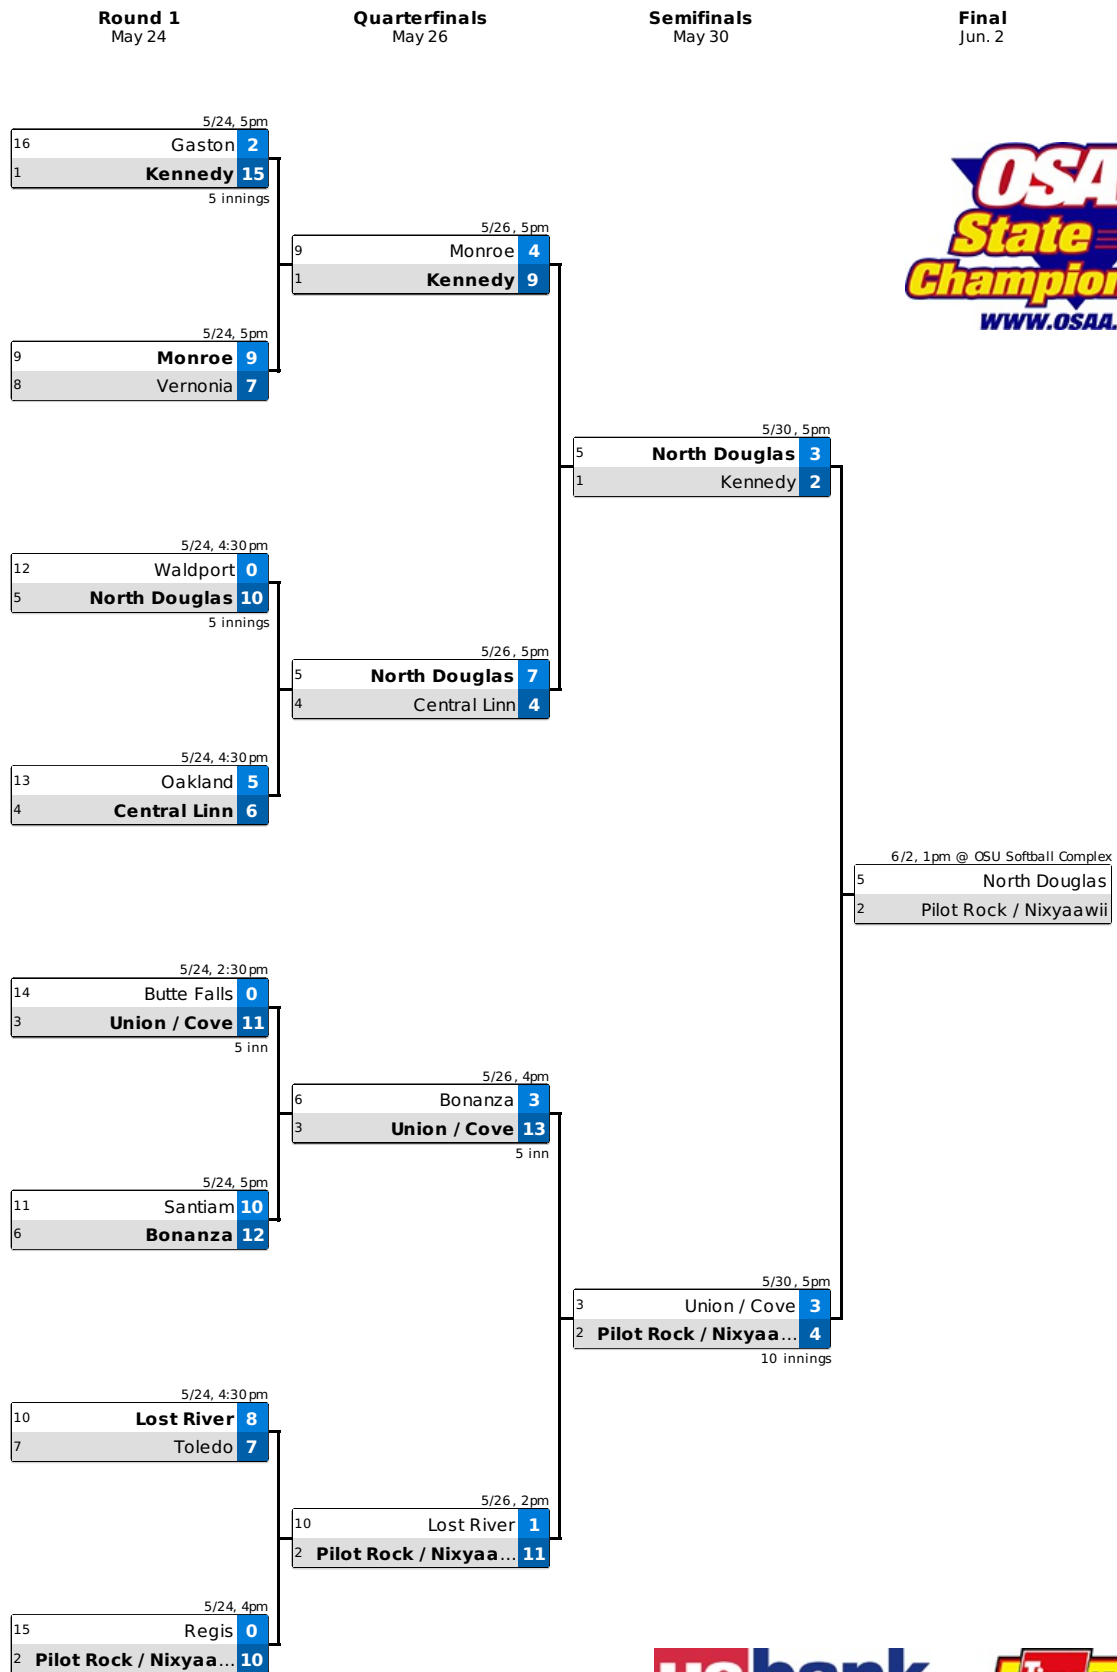

2017 OSAA / U.S. Bank / Les Schwab Tires 2A/1A Softball State Championship

The better ranked team shall be the designated home team (bottom team in the matchup).