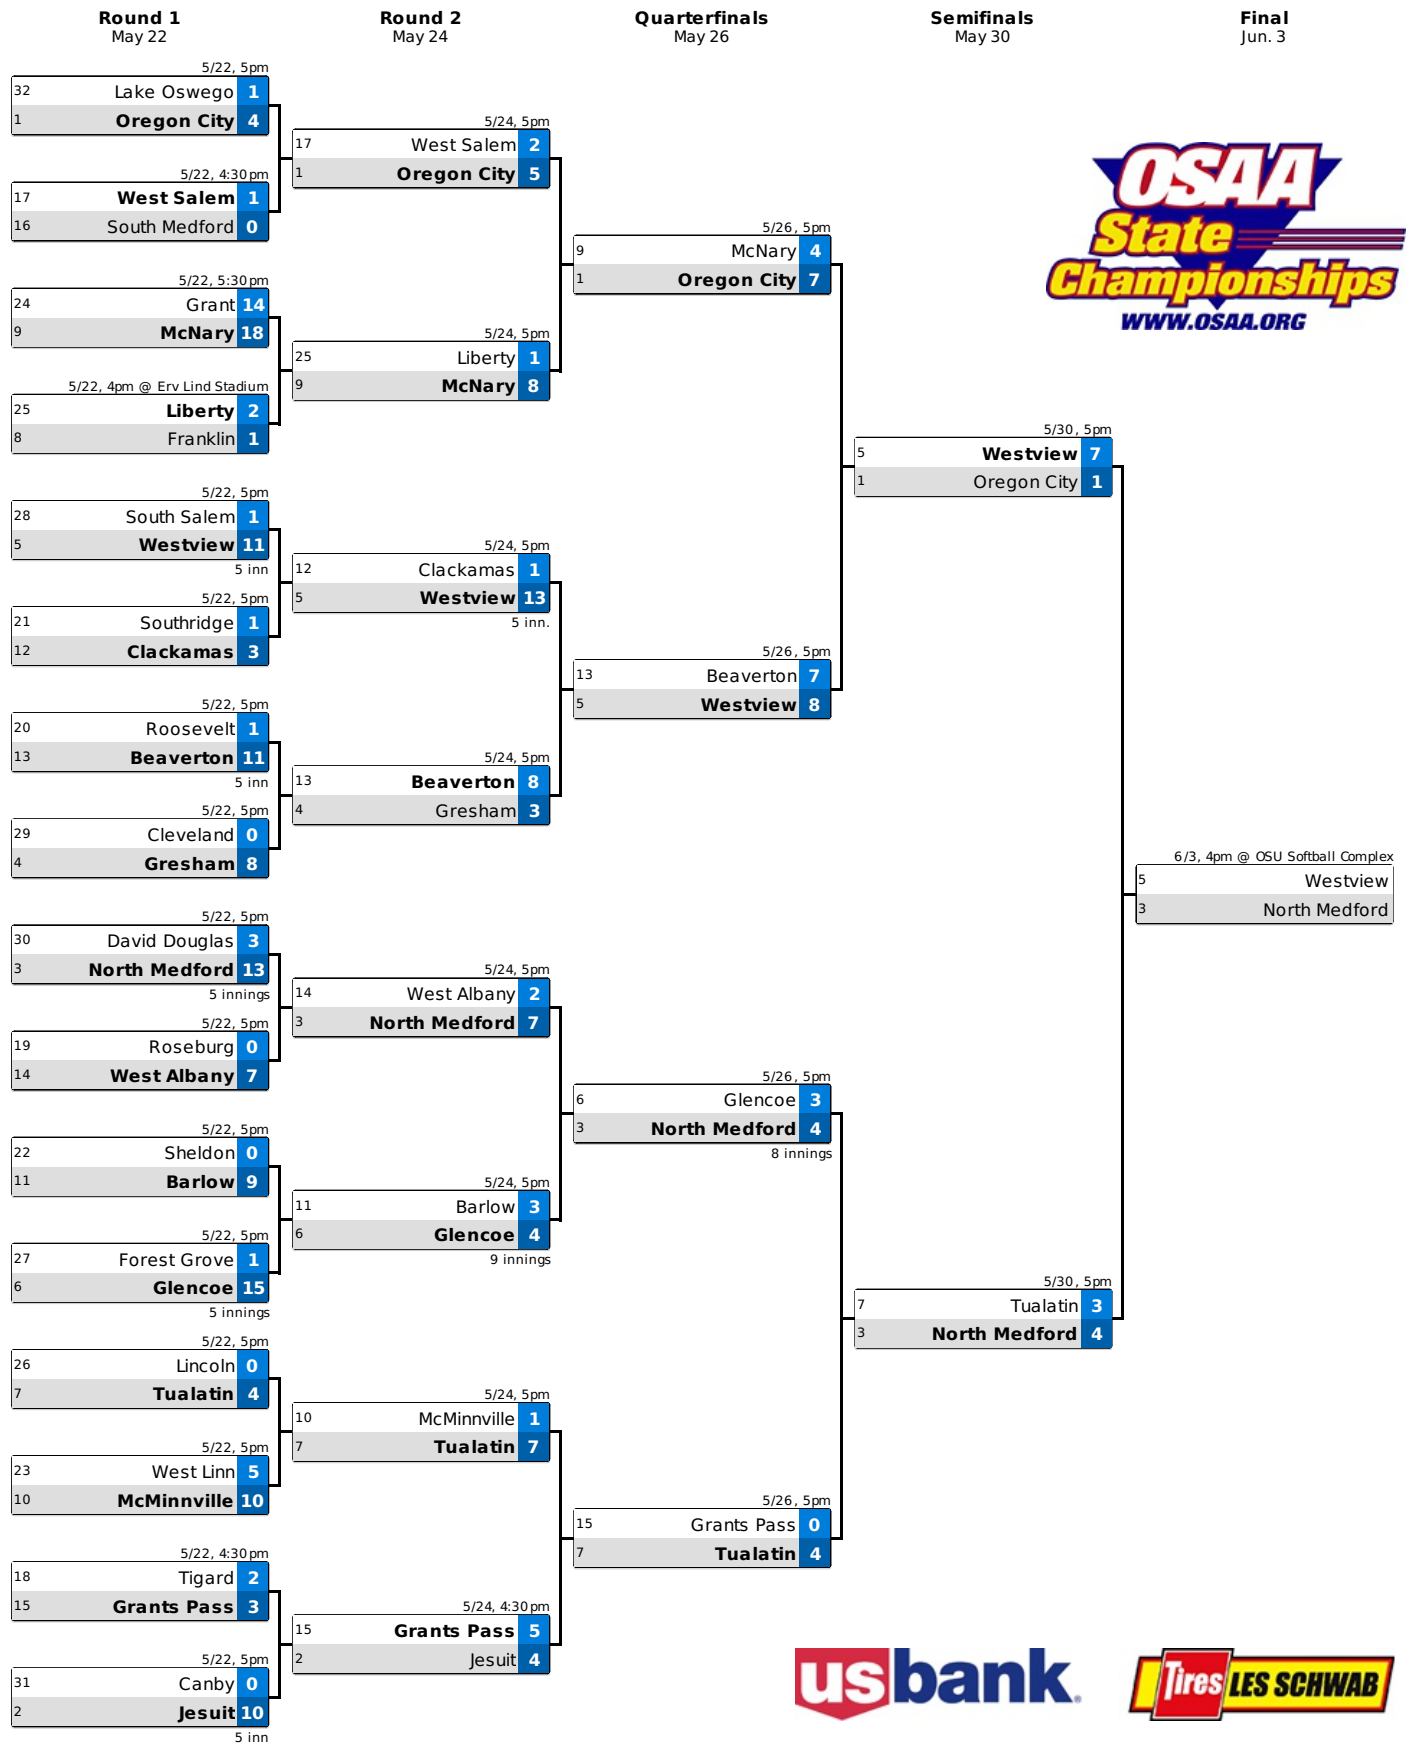

2017 OSAA / U.S. Bank / Les Schwab Tires 6A Softball State Championship

The better ranked team shall be the designated home team (bottom team in the matchup).