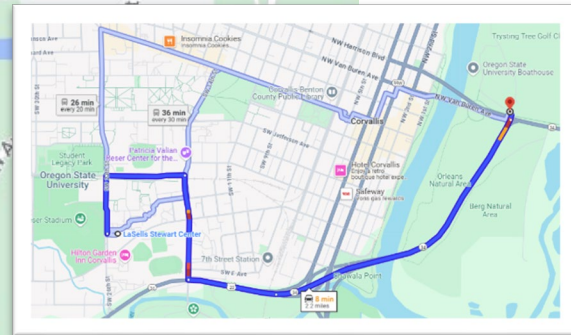

PARKING MAP

Bus unloading in front of Reser Stadium along 26th

Spectator Parking at Parking Garage: 26th Street across from Reser Stadium. Offers long-term metered parking.

Spectators:
LaSells Stewart Center Entrance

Enter Here for Parking Garage

Additional Bus Parking
NW Monrow Ave
2 Miles away

OSAA/OnPoint Community Credit Union – Choir State Championships – LaSells Stewart Center, Oregon State University
Pay and Display Stations located throughout campus. DEBIT/CREDIT & CASH ACCEPTED. Meters require payment until 7pm.
Monday-Friday Campus Parking lots are free after 5pm and on Saturday. Questions, OSU Parking Services 541-737-2583.
Purchase advance parking permit at <https://transportation.oregonstate.edu/parking/parking-rates-0>