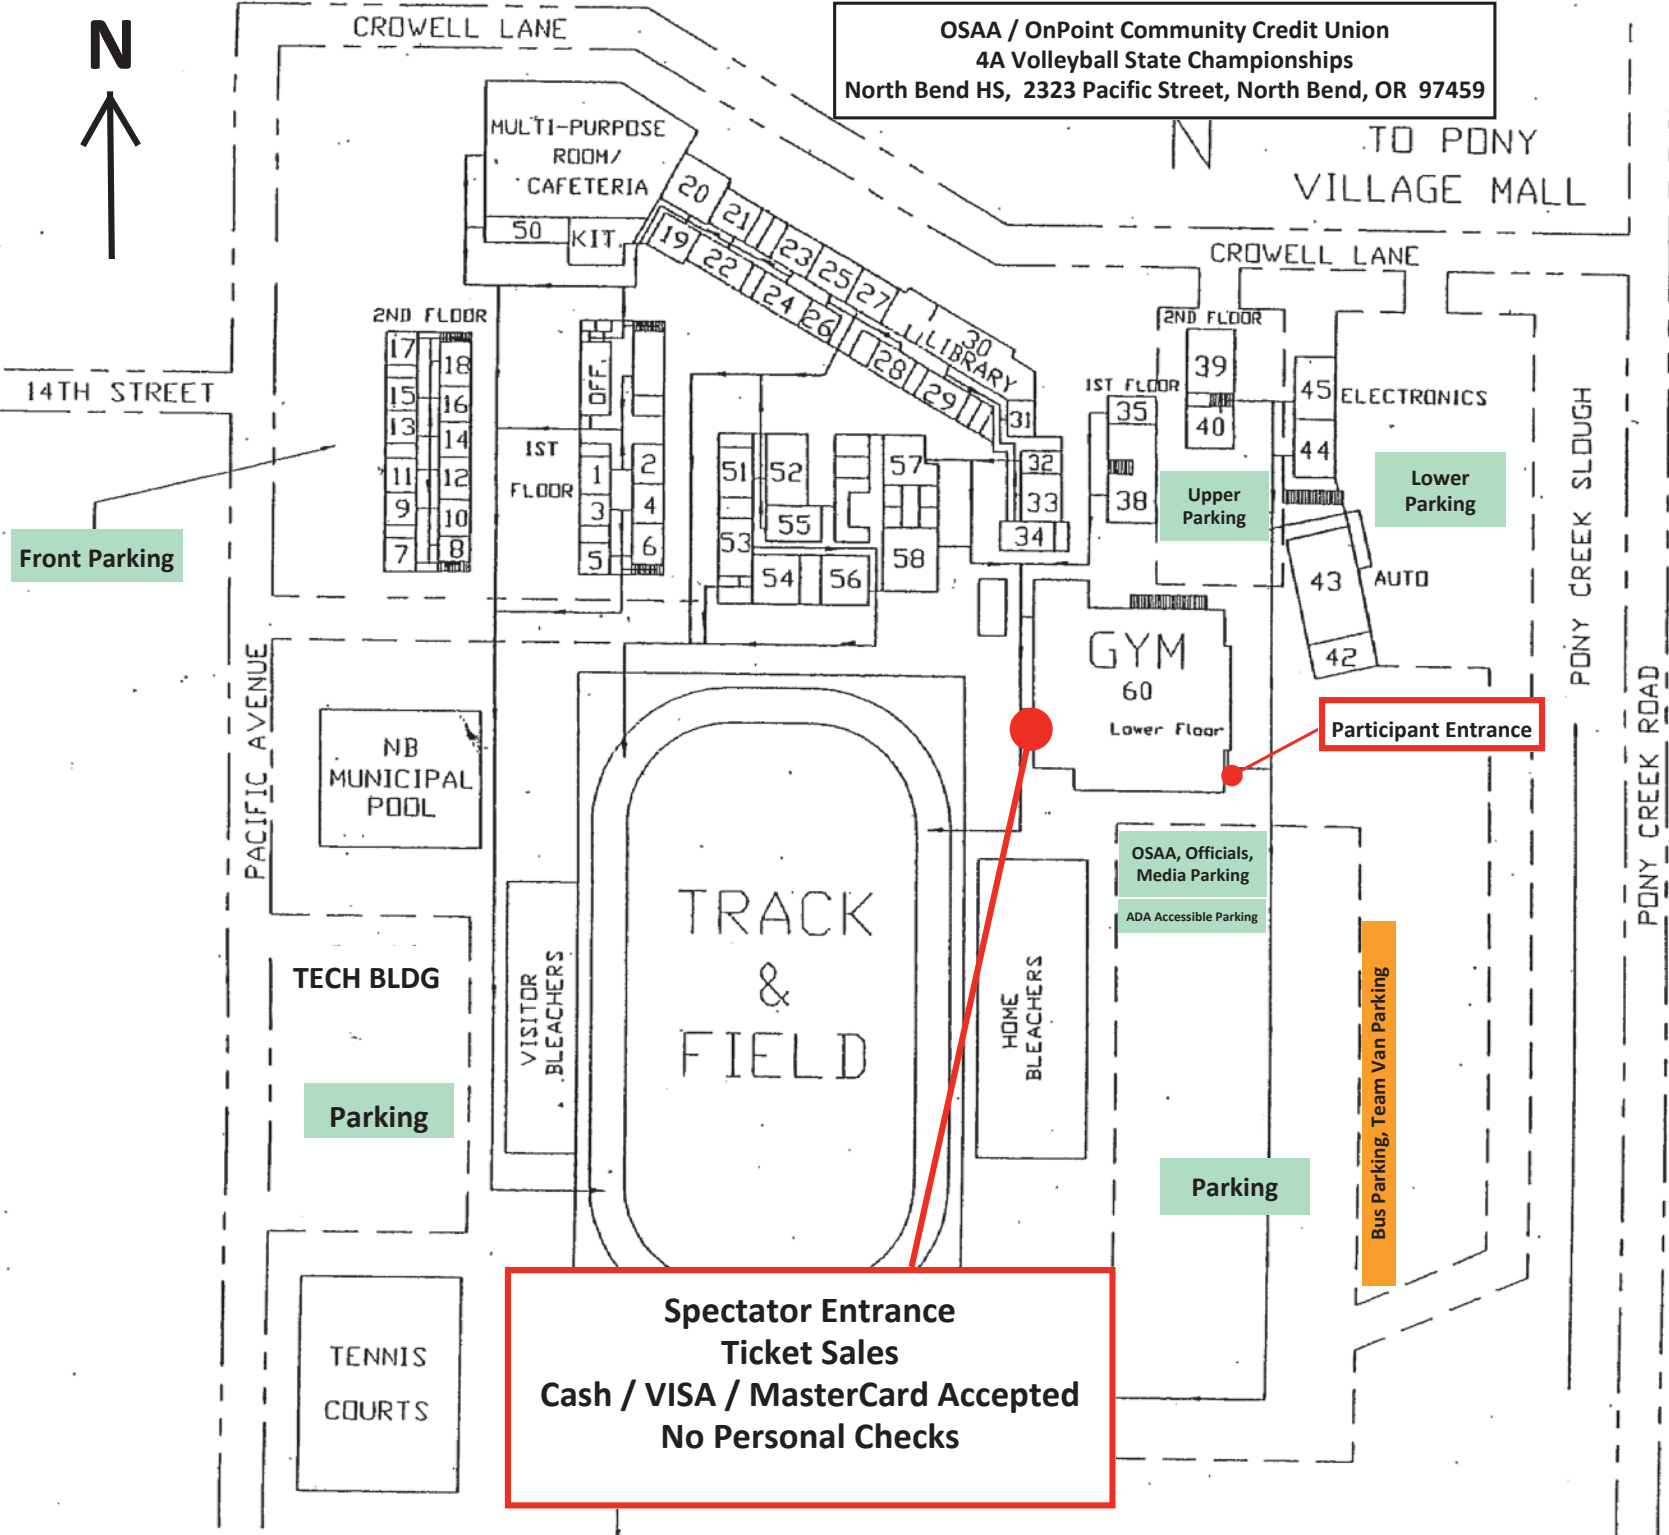

OSAA / OnPoint Community Credit Union
4A Volleyball State Championships
North Bend HS, 2323 Pacific Street, North Bend, OR 97459

Spectator Entrance
Ticket Sales
Cash / VISA / MasterCard Accepted
No Personal Checks

Participant Entrance

Front Parking

Parking

Parking

Bus Parking, Team Van Parking

OSAA, Officials,
Media Parking
ADA Accessible Parking

Lower Parking

Upper Parking

AUTO

2ND FLOOR

2ND FLOOR

1ST FLOOR

1ST FLOOR

CROWELL LANE

CROWELL LANE

14TH STREET

PACIFIC AVENUE

PONY CREEK SLOUGH

PONY CREEK ROAD

TO PONY
VILLAGE MALL